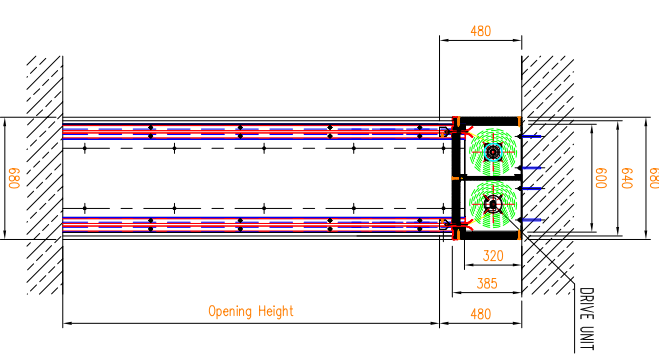

GATE AK120 WITH 1 DRIVE UNIT ONLY

FRONT ASSEMBLY TO FLAT WALL

FRONT ASSEMBLY TO FLAT WALL

OPTION:
FRONT ASSEMBLY TO FLAT WALL (OR BETWEEN THE WALLS)
ASSEMBLY UNDER CEILING WITH LINTEL

OPTION:
FRONT ASSEMBLY TO FLAT WALL OR BETWEEN THE WALLS
ASSEMBLY UNDER CEILING WITHOUT LINTEL