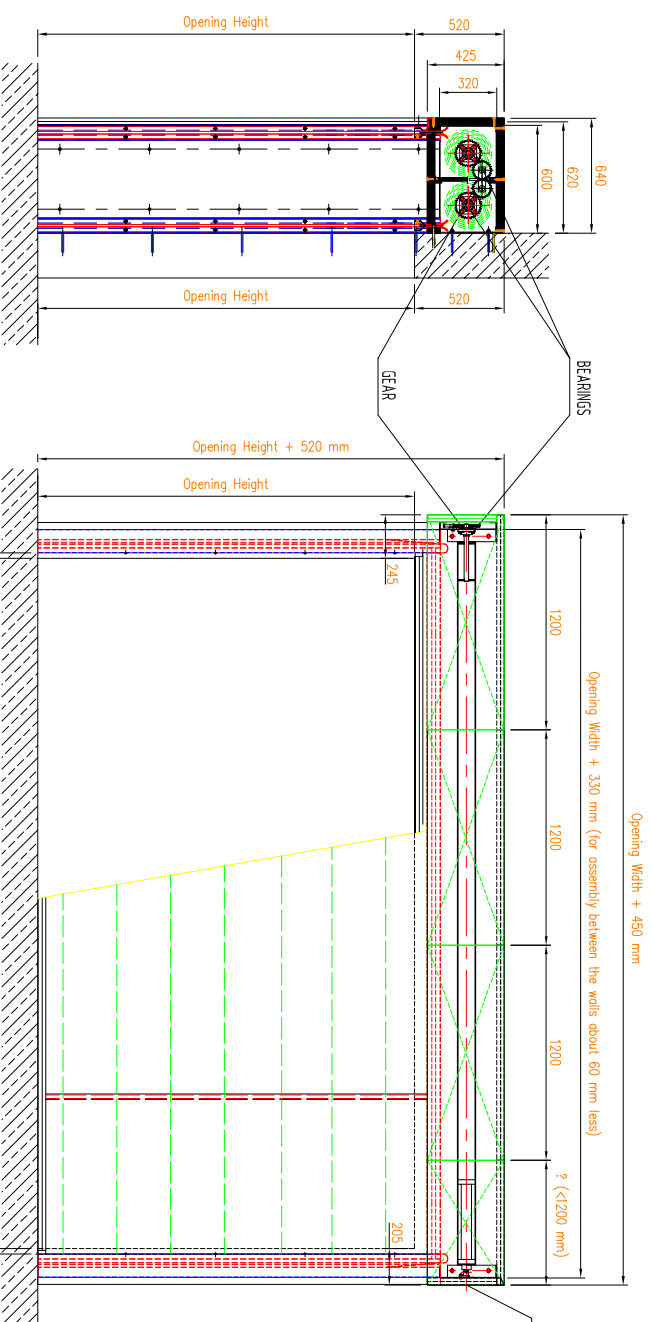

GATE AK120 WITH 1 DRIVE UNIT ONLY

FRONT ASSEMBLY TO FLAT WALL

FRONT ASSEMBLY TO FLAT WALL

OPTION:
FRONT ASSEMBLY TO FLAT WALL (OR BETWEEN THE WALLS)
ASSEMBLY UNDER CEILING WITH LINTEL

OPTION:
FRONT ASSEMBLY TO FLAT WALL OR BETWEEN THE WALLS
ASSEMBLY UNDER CEILING WITHOUT LINTEL