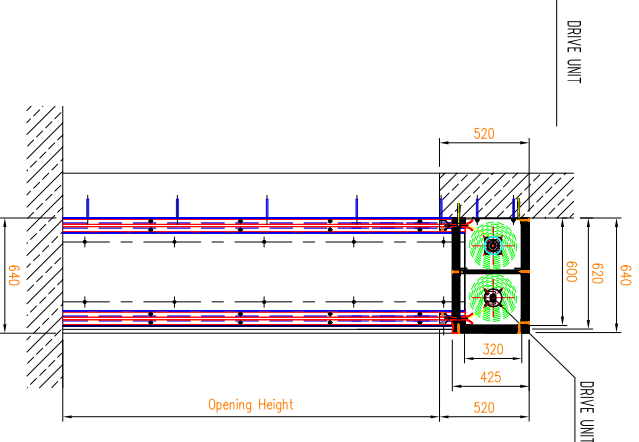

GATE AK120 WITH 1 DRIVE UNIT ONLY

FRONT ASSEMBLY TO FLAT WALL

FRONT ASSEMBLY TO FLAT WALL

OPTION:
FRONT ASSEMBLY TO FLAT WALL (OR BETWEEN THE WALLS)
ASSEMBLY UNDER CEILING WITH LINTEL

OPTION:
FRONT ASSEMBLY TO FLAT WALL OR BETWEEN THE WALLS
ASSEMBLY UNDER CEILING WITHOUT LINTEL