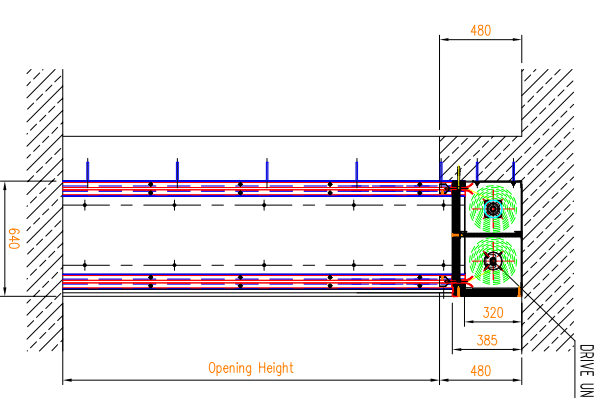

GATE AK120 WITH 1 DRIVE UNIT ONLY

FRONT ASSEMBLY TO FLAT WALL

FRONT ASSEMBLY TO FLAT WALL

OPTION:
FRONT ASSEMBLY TO FLAT WALL (OR BETWEEN THE WALLS)
ASSEMBLY UNDER CEILING WITH LINTEL

OPTION:
FRONT ASSEMBLY TO FLAT WALL OR BETWEEN THE WALLS
ASSEMBLY UNDER CEILING WITHOUT LINTEL