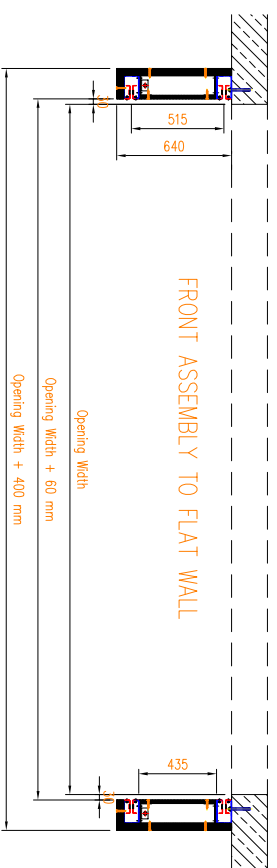

GATE AK120 WITH 1 DRIVE UNIT ONLY

FRONT ASSEMBLY TO FLAT WALL

FRONT ASSEMBLY TO FLAT WALL

OPTION:
FRONT ASSEMBLY TO FLAT WALL (OR BETWEEN THE WALLS)
ASSEMBLY UNDER CEILING WITH LINTEL

OPTION:
FRONT ASSEMBLY TO FLAT WALL OR BETWEEN THE WALLS
ASSEMBLY UNDER CEILING WITHOUT LINTEL