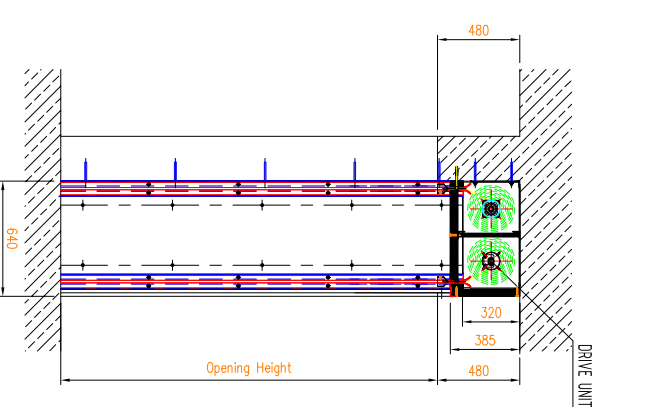

GATE AK60 WITH 1 DRIVE UNIT ONLY

FRONT ASSEMBLY TO FLAT WALL

FRONT ASSEMBLY TO FLAT WALL

FRONT ASSEMBLY TO FLAT WALL

OPTION:
FRONT ASSEMBLY TO FLAT WALL (OR BETWEEN THE WALLS)
ASSEMBLY UNDER CEILING WITH LINTEL

OPTION:
FRONT ASSEMBLY TO FLAT WALL OR BETWEEN THE WALLS
ASSEMBLY UNDER CEILING WITHOUT LINTEL