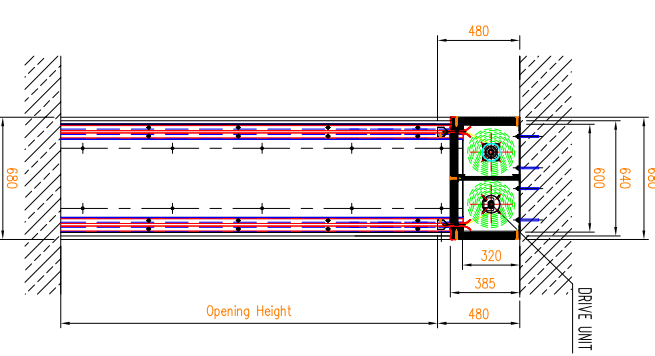

GATE AK60 WITH 1 DRIVE UNIT ONLY

FRONT ASSEMBLY TO FLAT WALL

FRONT ASSEMBLY TO FLAT WALL

FRONT ASSEMBLY TO FLAT WALL

OPTION:
FRONT ASSEMBLY TO FLAT WALL (OR BETWEEN THE WALLS)
ASSEMBLY UNDER CEILING WITH LINTEL

OPTION:
FRONT ASSEMBLY TO FLAT WALL OR BETWEEN THE WALLS
ASSEMBLY UNDER CEILING WITHOUT LINTEL