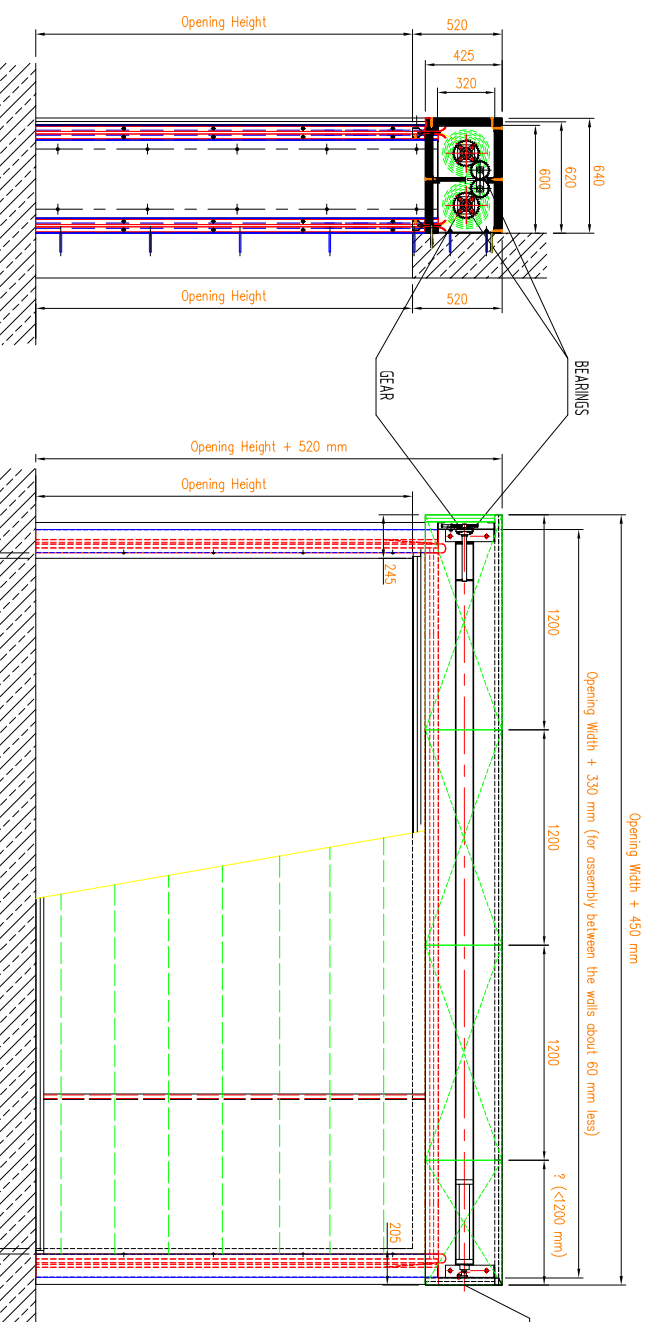

GATE AK60 WITH 1 DRIVE UNIT ONLY

FRONT ASSEMBLY TO FLAT WALL

FRONT ASSEMBLY TO FLAT WALL

FRONT ASSEMBLY TO FLAT WALL

OPTION:
FRONT ASSEMBLY TO FLAT WALL (OR BETWEEN THE WALLS)
ASSEMBLY UNDER CEILING WITH LINTEL

OPTION:
FRONT ASSEMBLY TO FLAT WALL OR BETWEEN THE WALLS
ASSEMBLY UNDER CEILING WITHOUT LINTEL