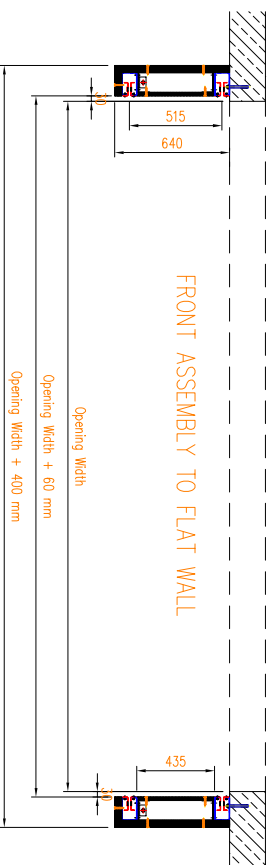

GATE AK60 WITH 1 DRIVE UNIT ONLY

FRONT ASSEMBLY TO FLAT WALL

FRONT ASSEMBLY TO FLAT WALL

FRONT ASSEMBLY TO FLAT WALL

OPTION:
FRONT ASSEMBLY TO FLAT WALL (OR BETWEEN THE WALLS)
ASSEMBLY UNDER CEILING WITH LINTEL

OPTION:
FRONT ASSEMBLY TO FLAT WALL OR BETWEEN THE WALLS
ASSEMBLY UNDER CEILING WITHOUT LINTEL