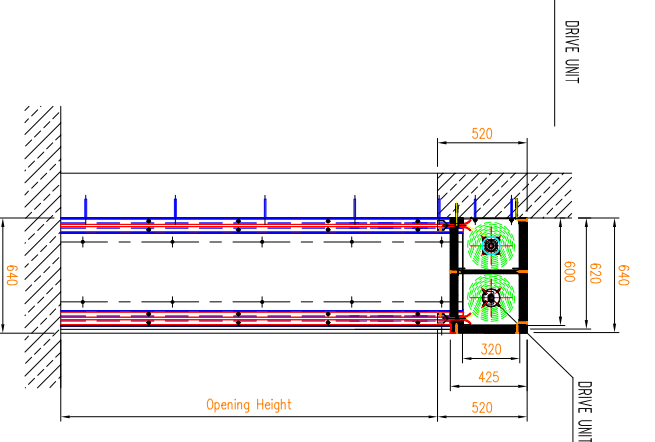

GATE AK60 WITH 1 DRIVE UNIT ONLY

FRONT ASSEMBLY TO FLAT WALL

FRONT ASSEMBLY TO FLAT WALL

FRONT ASSEMBLY TO FLAT WALL

OPTION:
FRONT ASSEMBLY TO FLAT WALL (OR BETWEEN THE WALLS)
ASSEMBLY UNDER CEILING WITH LINTEL

OPTION:
FRONT ASSEMBLY TO FLAT WALL OR BETWEEN THE WALLS
ASSEMBLY UNDER CEILING WITHOUT LINTEL