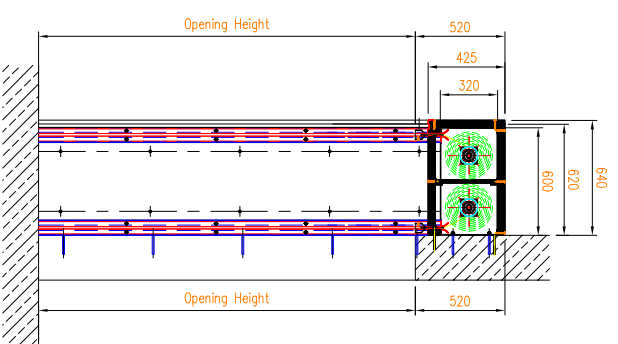

GATE AK60 WITH 2 DRIVE UNITS

FRONT ASSEMBLY TO FLAT WALL

FRONT ASSEMBLY TO FLAT WALL

OPTION:

FRONT ASSEMBLY TO FLAT WALL (OR BETWEEN THE WALLS)
ASSEMBLY UNDER CEILING WITH LINTEL

OPTION:

FRONT ASSEMBLY TO FLAT WALL OR BETWEEN THE WALLS
ASSEMBLY UNDER CEILING WITHOUT LINTEL