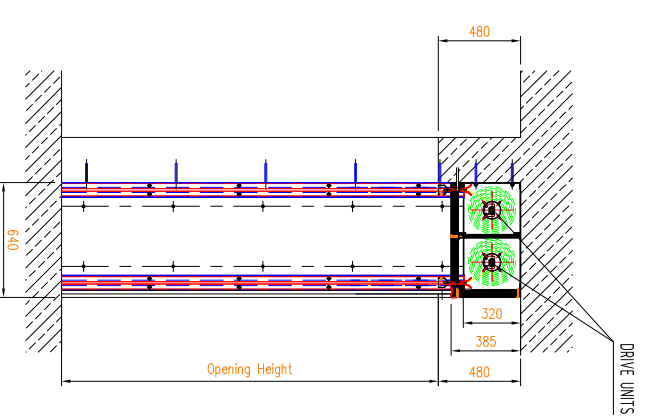

GATE AK60 WITH 2 DRIVE UNITS

FRONT ASSEMBLY TO FLAT WALL

FRONT ASSEMBLY TO FLAT WALL

OPTION:

FRONT ASSEMBLY TO FLAT WALL (OR BETWEEN THE WALLS)
ASSEMBLY UNDER CEILING WITH LINTEL

OPTION:

FRONT ASSEMBLY TO FLAT WALL OR BETWEEN THE WALLS
ASSEMBLY UNDER CEILING WITHOUT LINTEL