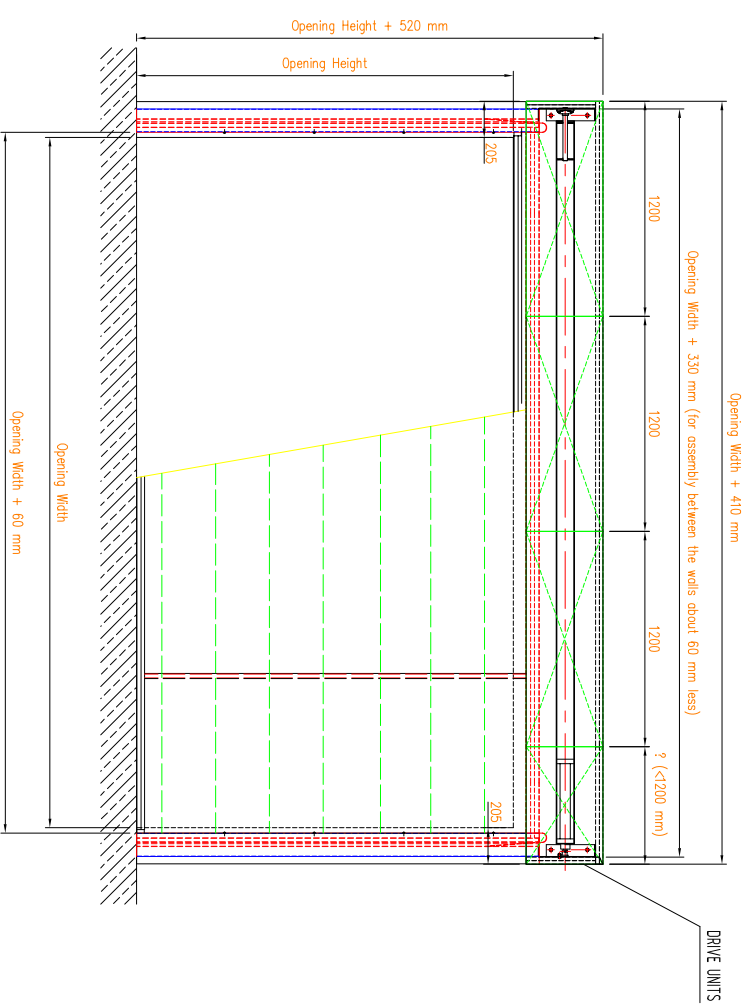

GATE AK60 WITH 2 DRIVE UNITS

FRONT ASSEMBLY TO FLAT WALL

FRONT ASSEMBLY TO FLAT WALL

OPTION:

FRONT ASSEMBLY TO FLAT WALL (OR BETWEEN THE WALLS)
ASSEMBLY UNDER CEILING WITH LINTEL

OPTION:

FRONT ASSEMBLY TO FLAT WALL OR BETWEEN THE WALLS
ASSEMBLY UNDER CEILING WITHOUT LINTEL