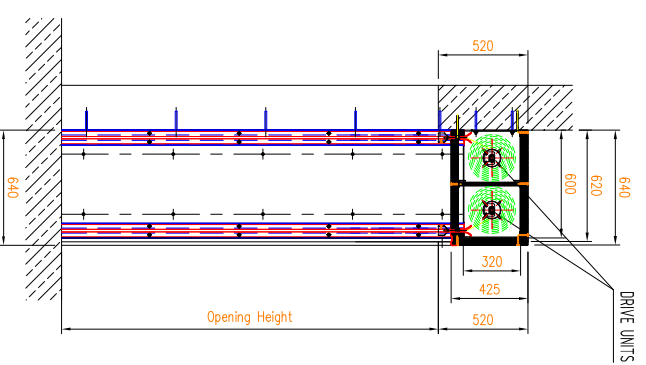

GATE AK60 WITH 2 DRIVE UNITS

FRONT ASSEMBLY TO FLAT WALL

FRONT ASSEMBLY TO FLAT WALL

OPTION:

FRONT ASSEMBLY TO FLAT WALL (OR BETWEEN THE WALLS)
ASSEMBLY UNDER CEILING WITH LINTEL

OPTION:

FRONT ASSEMBLY TO FLAT WALL OR BETWEEN THE WALLS
ASSEMBLY UNDER CEILING WITHOUT LINTEL