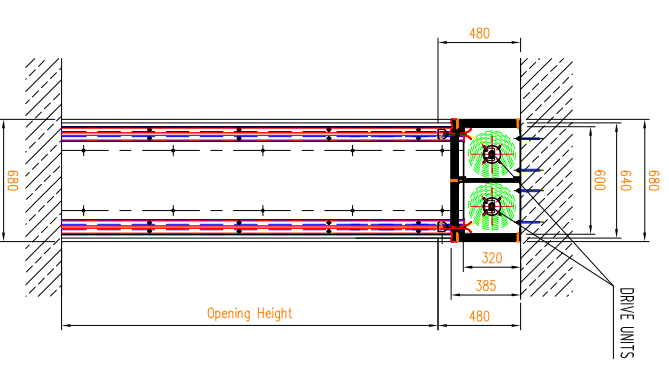

GATE AK60 WITH 2 DRIVE UNITS

FRONT ASSEMBLY TO FLAT WALL

FRONT ASSEMBLY TO FLAT WALL

OPTION:

FRONT ASSEMBLY TO FLAT WALL (OR BETWEEN THE WALLS)
ASSEMBLY UNDER CEILING WITH LINTEL

OPTION:

FRONT ASSEMBLY TO FLAT WALL OR BETWEEN THE WALLS
ASSEMBLY UNDER CEILING WITHOUT LINTEL